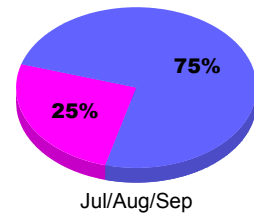

Membership Results
2010-2011

Membership
2009-2010

Month	Net Memb Goal	Actual New Memb	Actual Dropped Memb	Gain/Loss of Memb	Gain/Loss of Memb
Jul/Aug/Sep	30	147	-120	27	8
Totals	30	147	-120	27	8

Membership Results 2010-2011

Goal, New, Dropped, Gain/Loss

Comparison of Membership Gain/Loss

Current Year Compared to the Previous Year

Gender Comparison 2010-2011

Male Female