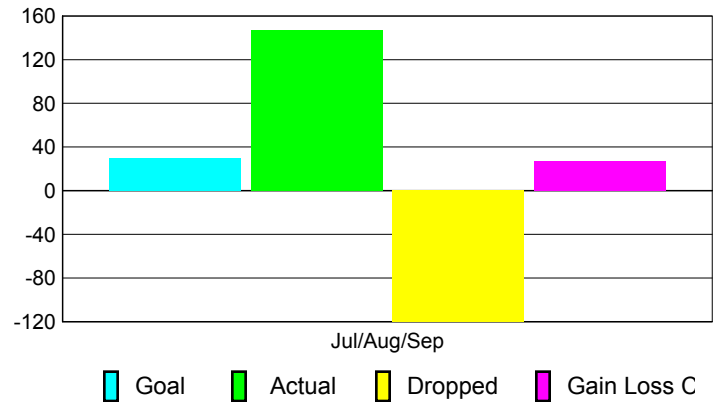

Membership Results 2010-2011

Goal, New, Dropped, Gain/Loss